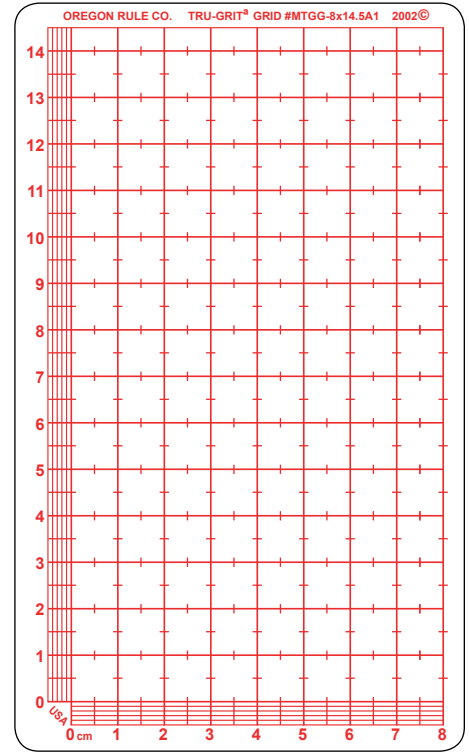

Overlay Grids

Section 10

ORC Forensics

Kleerway™ Grids for 2-Dimensional Film Measuring

(A) Cross-Hair Grid

(B) Incremental Grid

(C) Parallel Edge

Images Not
To Scale

Do it right, the overlay way using a Kleerway™ Grid. These are clear, heavy duty see-thru, metric grids with red graphics manufactured by Oregon Rule Co. selected from our Tru-Grit™ Grid product line. Each grid has a pair of strategically placed 1mm graduated scales and 1cm square grid windows that maximize overlay visibility. Sizes correspond to standard X-Ray films and include the addition of our popular wallet and pocket sizes for measuring small inclusions.

There are 2 basic patterns; (A) Cross-Hair, and (B) Incremental Edge Graduated, each with their own functional use. Grid overlay protractors and rulers are also available. Check out our related products: see our Fandangle Angle™ Protractor, Grid-Loc™ Ruler, and Ovaltyn™ Circle Guide, or The Carson Kit™ which makes a great starter set. Specials can be made to your specifications. Contact our Sales department.

OVERALL SIZE Width x Height	PCN (GRID SIZE)			EACH		
	Cross-Hair	Incremental	Parallel Edge	One	10 PK	25 PK
2 5/8" x 3 3/8" (6.7 x 8.6cm)	MTGG - C6X8A	MTGG - C5X7B	MTGG - C5.5X7C	\$1.50	\$14.30	\$33.80
3 3/4" x 6 1/4" (9.5 x 15.9cm)	MTGG - C9X15A	MTGG - C8X14B	MTGG - C8X14C	\$2.50	\$23.80	\$56.30
8" x 10" (20.3 x 25.4cm)	MTGG - C20X24A	MTGG - C19X24B	N / A	\$5.80	\$55.00	\$130.50
10" x 12" (25.4 x 30.5cm)	MTGG - C24X30A	MTGG - C24X29B	N / A	\$8.20	\$78.00	\$184.50
11" x 14" (27.9 x 35.6cm)	MTGG - C27X34A	MTGG - C26X33B	N / A	\$10.50	\$99.85	\$236.00
14" x 17" (35.6 x 43.2cm)	MTGG - C34X42A	MTGG - C34X41B	N / A	\$14.90	\$141.50	\$335.00
14" x 35" (35.6 x 88.9cm)	MTGG - C34X88A	MTGG - C34X88B	N / A	\$28.50	\$223.00	\$641.00