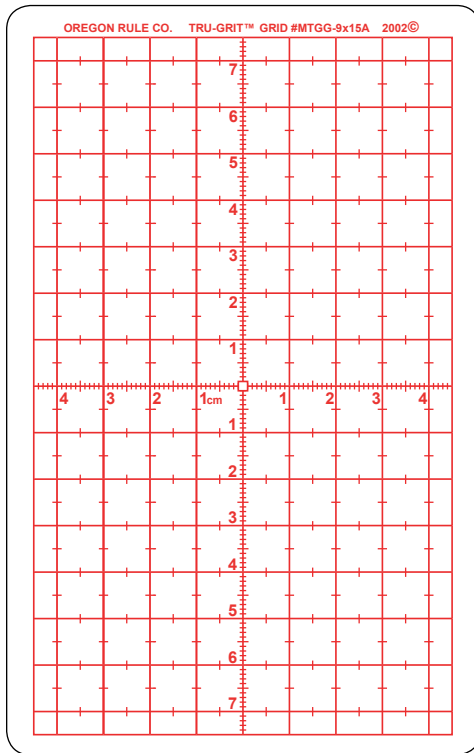

Overlay Grids

Section 10

ORC Forensics

Kleerway™ Grids for 2-Dimensional Film Measuring

(A) Cross-Hair Grid

(B) Incremental Grid

(C) Parallel Edge

Images Not
To Scale

Do it right, the overlay way using a Kleerway™ Grid. These are clear, heavy duty see-thru, metric grids with red graphics manufactured by Oregon Rule Co. selected from our Tru-Grit™ Grid product line. Each grid has a pair of strategically placed 1mm graduated scales and 1cm square grid windows that maximize overlay visibility. Sizes correspond to standard X-Ray films and include the addition of our popular wallet and pocket sizes for measuring small inclusions.

There are 2 basic patterns; (A) Cross-Hair, and (B) Incremental Edge Graduated, each with their own functional use. Grid overlay protractors and rulers are also available. Check out our related products: see our Fandangle Angle™ Protractor, Grid-Loc™ Ruler, and Ovaltyn™ Circle Guide, or The Carson Kit™ which makes a great starter set. Specials can be made to your specifications. Contact our Sales department.

OVERALL SIZE Width x Height	PCN (GRID SIZE)			EACH		
	Cross-Hair	Incremental	Parallel Edge	One	10 PK	25 PK
2 5/8" x 3 3/8" (6.7 x 8.6cm)	MTGG - C6X8A	MTGG - C5X7B	MTGG - C5.5X7C	\$1.50	\$14.30	\$33.80
3 3/4" x 6 1/4" (9.5 x 15.9cm)	MTGG - C9X15A	MTGG - C8X14B	MTGG - C8X14C	\$2.50	\$23.80	\$56.30
8" x 10" (20.3 x 25.4cm)	MTGG - C20X24A	MTGG - C19X24B	N / A	\$5.80	\$55.00	\$130.50
10" x 12" (25.4 x 30.5cm)	MTGG - C24X30A	MTGG - C24X29B	N / A	\$8.20	\$78.00	\$184.50
11" x 14" (27.9 x 35.6cm)	MTGG - C27X34A	MTGG - C26X33B	N / A	\$10.50	\$99.85	\$236.00
14" x 17" (35.6 x 43.2cm)	MTGG - C34X42A	MTGG - C34X41B	N / A	\$14.90	\$141.50	\$335.00
14" x 35" (35.6 x 88.9cm)	MTGG - C34X88A	MTGG - C34X88B	N / A	\$28.50	\$223.00	\$641.00