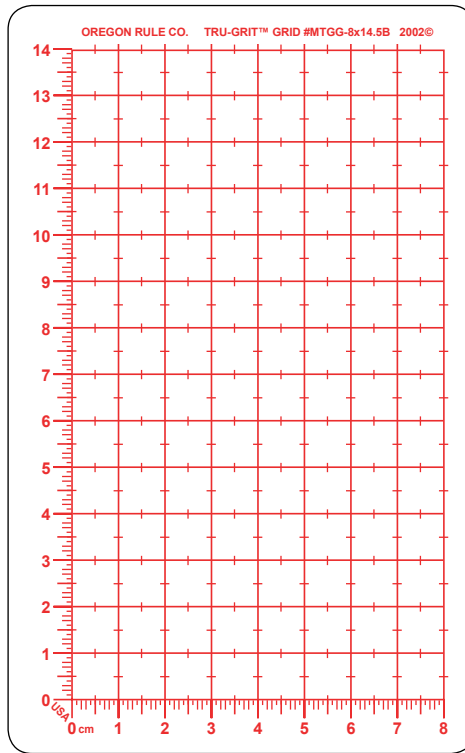

Overlay Grids

Section 10

ORC Forensics

Kleerway™ Grids for 2-Dimensional Film Measuring

(A) Cross-Hair Grid

(B) Incremental Grid

(C) Parallel Edge

Images Not
To Scale

Do it right, the overlay way using a Kleerway™ Grid. These are clear, heavy duty see-thru, metric grids with red graphics manufactured by Oregon Rule Co. selected from our Tru-Grit™ Grid product line. Each grid has a pair of strategically placed 1mm graduated scales and 1cm square grid windows that maximize overlay visibility. Sizes correspond to standard X-Ray films and include the addition of our popular wallet and pocket sizes for measuring small inclusions.

There are 2 basic patterns; (A) Cross-Hair, and (B) Incremental Edge Graduated, each with their own functional use. Grid overlay protractors and rulers are also available. Check out our related products: see our Fandangle Angle™ Protractor, Grid-Loc™ Ruler, and Ovaltyn™ Circle Guide, or The Carson Kit™ which makes a great starter set. Specials can be made to your specifications. Contact our Sales department.

OVERALL SIZE Width x Height	PCN (GRID SIZE)			EACH		
	Cross-Hair	Incremental	Parallel Edge	One	10 PK	25 PK
2 5/8" x 3 3/8" (6.7 x 8.6cm)	MTGG - C6X8A	MTGG - C5X7B	MTGG - C5.5X7C	\$1.50	\$14.30	\$33.80
3 3/4" x 6 1/4" (9.5 x 15.9cm)	MTGG - C9X15A	MTGG - C8X14B	MTGG - C8X14C	\$2.50	\$23.80	\$56.30
8" x 10" (20.3 x 25.4cm)	MTGG - C20X24A	MTGG - C19X24B	N / A	\$5.80	\$55.00	\$130.50
10" x 12" (25.4 x 30.5cm)	MTGG - C24X30A	MTGG - C24X29B	N / A	\$8.20	\$78.00	\$184.50
11" x 14" (27.9 x 35.6cm)	MTGG - C27X34A	MTGG - C26X33B	N / A	\$10.50	\$99.85	\$236.00
14" x 17" (35.6 x 43.2cm)	MTGG - C34X42A	MTGG - C34X41B	N / A	\$14.90	\$141.50	\$335.00
14" x 35" (35.6 x 88.9cm)	MTGG - C34X88A	MTGG - C34X88B	N / A	\$28.50	\$223.00	\$641.00